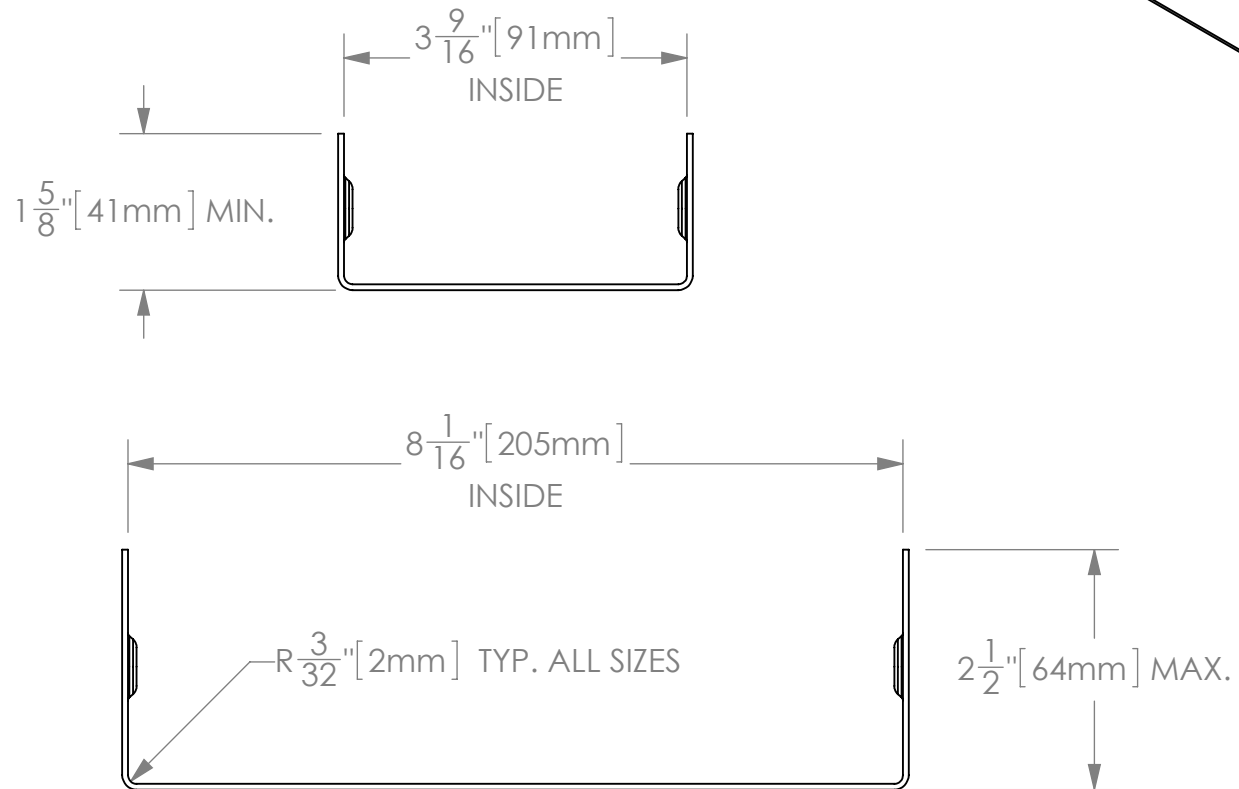

## KFS-1622 TRACKS

SIX WIDTHS: 8-1/16", 6-1/16", 5-9/16", 4-1/16", 3-11/16" & 3-9/16"  
FLANGE HEIGHTS: 2-1/2" MAXIMUM TO 1-5/8" RECOMENDED MINIMUM  
MATERIAL THICKNESS: 16 ga - 22 ga [1.5mm - 0.9mm]