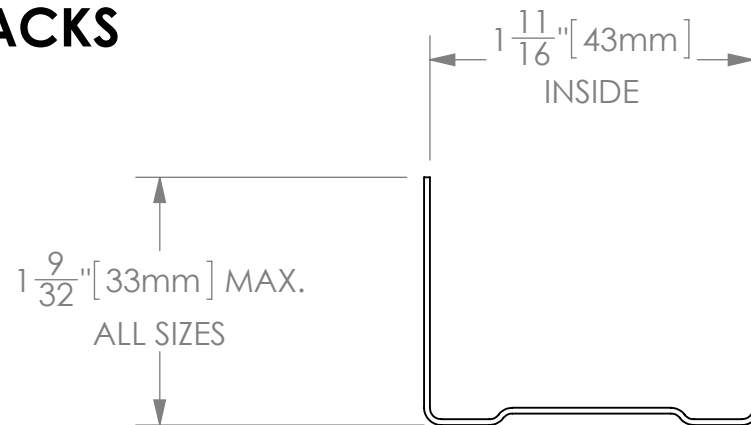

## KFD-2025 TRACKS

FIVE WIDTHS: 6-1/16", 4-1/16", 3-11/16", 2-9/16" & 1-11/16"  
FLANGE HEIGHT: 1-1/4" MAXIMUM  
MATERIAL THICKNESS: 20 ga - 25 ga [0.9mm - 0.53mm]