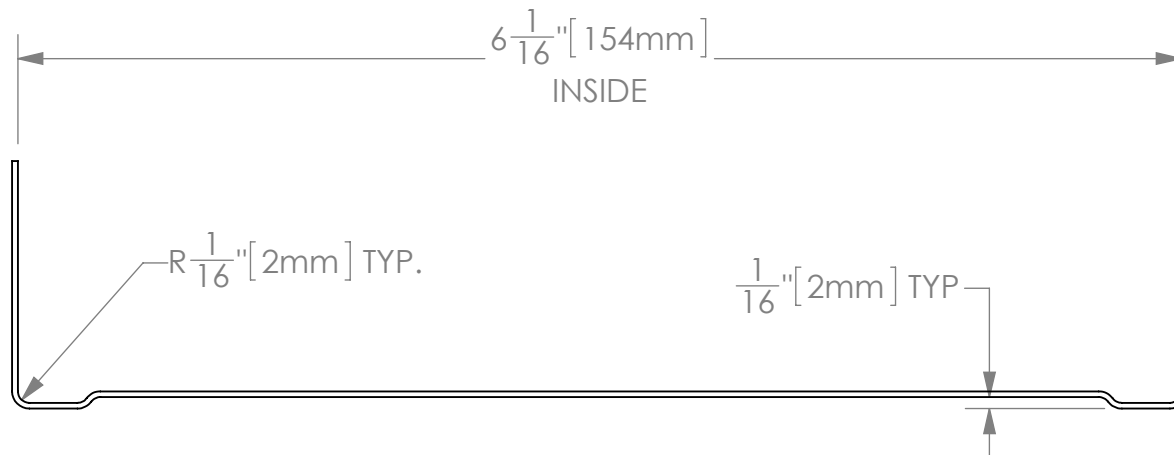

## KFD-2025 TRACKS

FIVE WIDTHS: 6-1/16", 4-1/16", 3-11/16", 2-9/16" & 1-11/16"  
FLANGE HEIGHT: 1-1/4" MAXIMUM  
MATERIAL THICKNESS: 20 ga - 25 ga [0.9mm - 0.53mm]