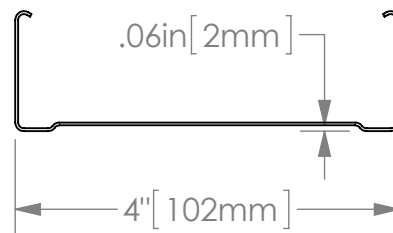

KFD-2025 STUDS

FIVE WEB WIDTHS: 6", 4", 3-5/8", 2-1/2" & 1-5/8"
ONE FLANGE HEIGHT: 1-1/4"
MATERIAL THICKNESS: 20 ga - 25 ga [1.0mm - 0.5mm]