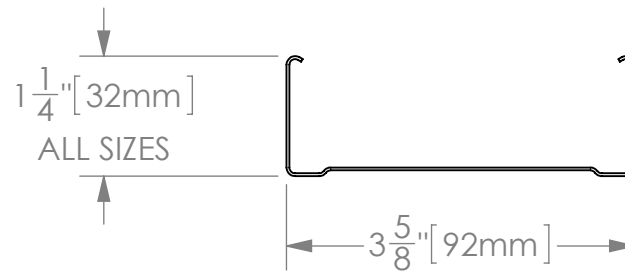

KFD-2025 STUDS

FIVE WEB WIDTHS: 6", 4", 3-5/8", 2-1/2" & 1-5/8"
ONE FLANGE HEIGHT: 1-1/4"
MATERIAL THICKNESS: 20 ga - 25 ga [1.0mm - 0.5mm]