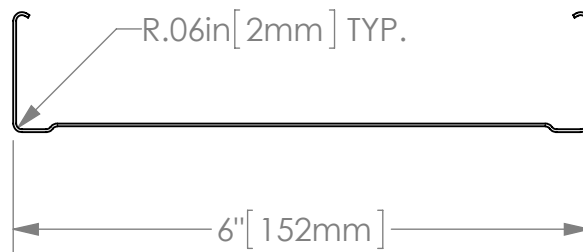

KFD-2025 STUDS

FIVE WEB WIDTHS: 6", 4", 3-5/8", 2-1/2" & 1-5/8"
ONE FLANGE HEIGHT: 1-1/4"
MATERIAL THICKNESS: 20 ga - 25 ga [1.0mm - 0.5mm]