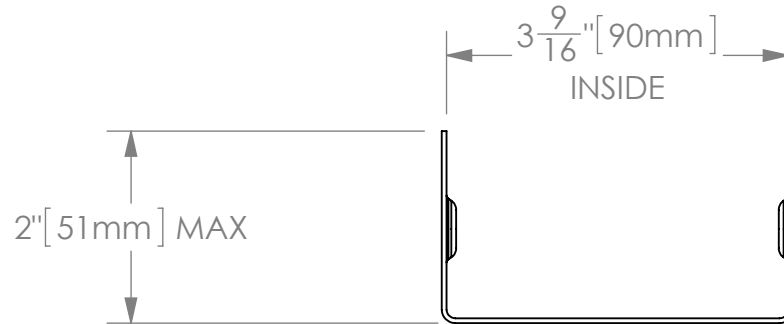

## FRAMEMAKER TRACKS

SIX WIDTHS: 8-1/16", 6-1/16", 5-9/16", 4-1/16" & 3-9/16"  
FLANGE HEIGHTS: 2" MAXIMUM TO 1-5/8" RECOMENDED MINIMUM  
MATERIAL THICKNESS: 18 ga - 22 ga [1.1mm - 0.9mm]