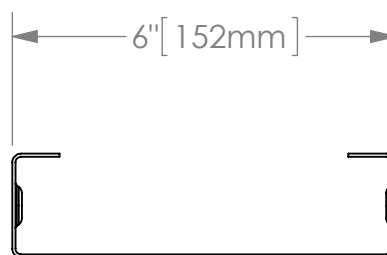

FRAMEMAKER STUDS

INDEX HOLE
NO DIMPLE

INDEX HOLE
WITH DIMPLE

FIVE WEB WIDTHS: 8", 6", 5-1/2", 4", & 3-1/2"
SINGLE FLANGE HEIGHTS: 1-5/8"
MATERIAL THICKNESS: 18 ga - 22 ga [1.1mm - 0.9mm]