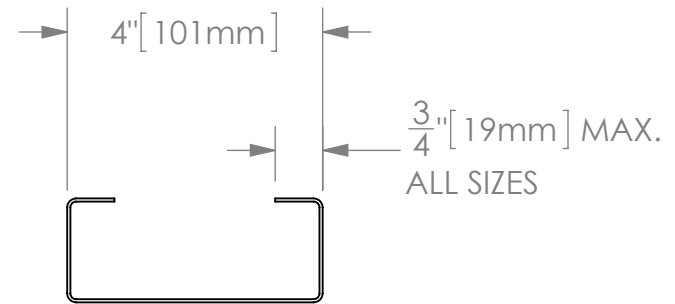

FRAMEMAKER STUDS

INDEX HOLE
NO DIMPLE

INDEX HOLE
WITH DIMPLE

FIVE WEB WIDTHS: 8", 6", 5-1/2", 4", & 3-1/2"
SINGLE FLANGE HEIGHTS: 1-5/8"
MATERIAL THICKNESS: 18 ga - 22 ga [1.1mm - 0.9mm]