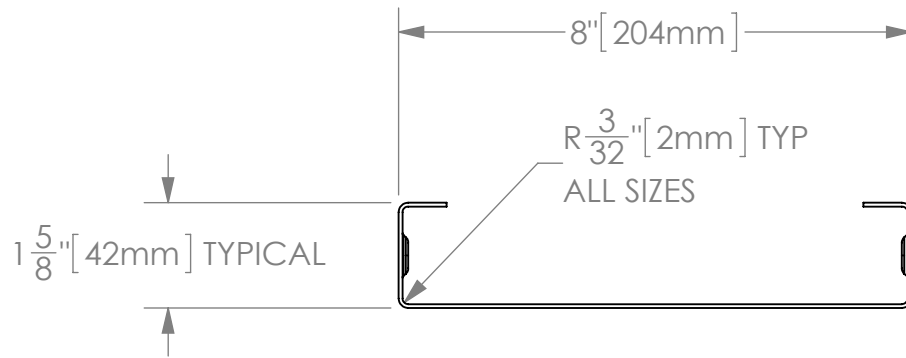

FRAMEMAKER STUDS

INDEX HOLE
NO DIMPLE

INDEX HOLE
WITH DIMPLE

FIVE WEB WIDTHS: 8", 6", 5-1/2", 4", & 3-1/2"
SINGLE FLANGE HEIGHTS: 1-5/8"
MATERIAL THICKNESS: 18 ga - 22 ga [1.1mm - 0.9mm]