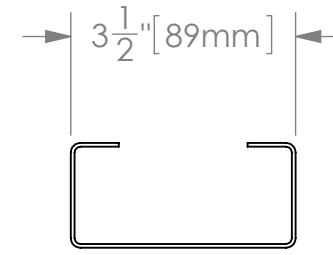

FRAMEMAKER STUDS

INDEX HOLE
NO DIMPLE

INDEX HOLE
WITH DIMPLE

FIVE WEB WIDTHS: 8", 6", 5-1/2", 4", & 3-1/2"
SINGLE FLANGE HEIGHTS: 1-5/8"
MATERIAL THICKNESS: 18 ga - 22 ga [1.1mm - 0.9mm]