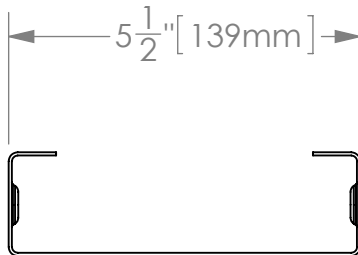

FRAMEMAKER STUDS

INDEX HOLE
NO DIMPLE

INDEX HOLE
WITH DIMPLE

FIVE WEB WIDTHS: 8", 6", 5-1/2", 4", & 3-1/2"
SINGLE FLANGE HEIGHTS: 1-5/8"
MATERIAL THICKNESS: 18 ga - 22 ga [1.1mm - 0.9mm]