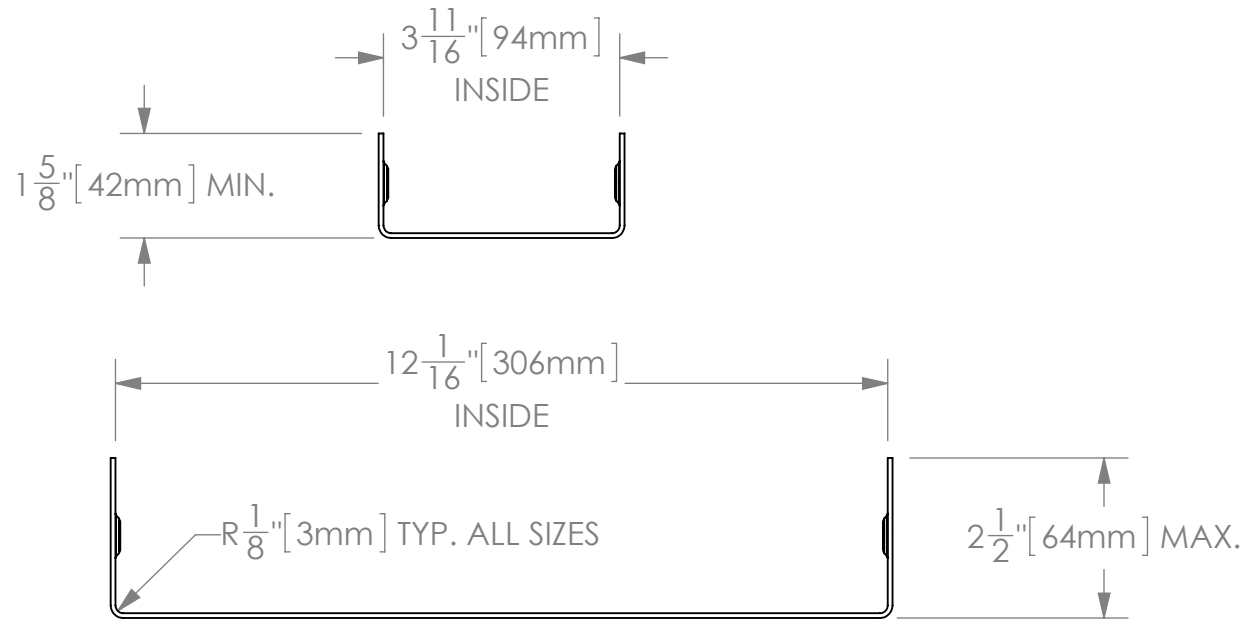

KFS-1420 TRACKS

SIX WIDTHS: 12-1/16", 10-1/16", 8-1/16", 6-1/16", 4-1/16" & 3-11/16"
FLANGE HEIGHTS: 2-1/2" MAXIMUM TO 1-5/8" RECOMENDED MINIMUM
MATERIAL THICKNESS: 14 ga - 20 ga [1.9mm - 1.0mm]